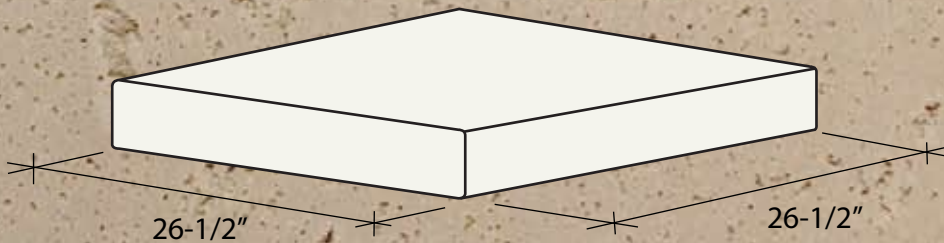

SPC-404-19
19" SQ. PILASTER CAP

SPC-404-21
22" SQ. PILASTER CAP

SPC-404-23.5
24" SQ. PILASTER CAP

SPC-404-26.5
28" SQ. PILASTER CAP

4000 PSI
+/- 1/4" tolerance

RINCON SERIES

WALL CAPS

SWC-404
PROFILE (SIDE VIEW)