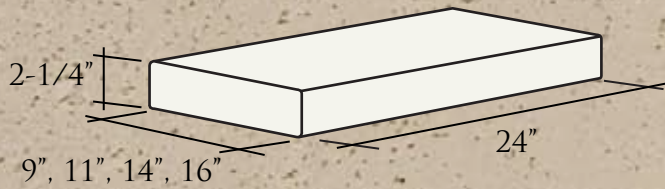

SPC-404-19
19" SQ. PILASTER CAP

SPC-404-21
22" SQ. PILASTER CAP

SPC-404-23.5
24" SQ. PILASTER CAP

SPC-404-26.5
28" SQ. PILASTER CAP

4000 PSI
+/- 1/4" tolerance

RINCON SERIES

WALL CAPS

SWC-404
PROFILE (SIDE VIEW)