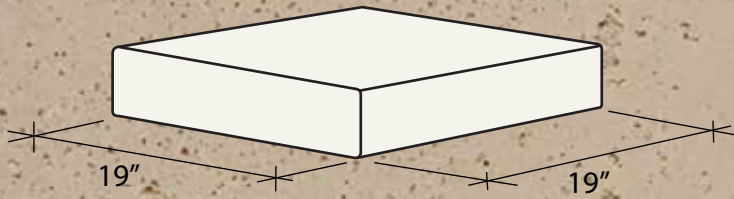

SPC-404-19
19" SQ. PILASTER CAP

SPC-404-21
22" SQ. PILASTER CAP

SPC-404-23.5
24" SQ. PILASTER CAP

SPC-404-26.5
28" SQ. PILASTER CAP

4000 PSI
+/- 1/4" tolerance

RINCON SERIES

WALL CAPS

SWC-404
PROFILE (SIDE VIEW)