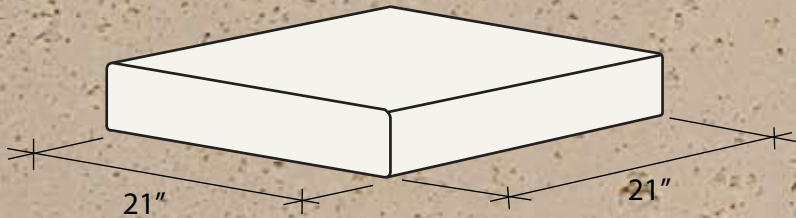

SPC-404-19
19" SQ. PILASTER CAP

SPC-404-21
22" SQ. PILASTER CAP

SPC-404-23.5
24" SQ. PILASTER CAP

SPC-404-26.5
28" SQ. PILASTER CAP

4000 PSI
+/- 1/4" tolerance

RINCON SERIES

WALL CAPS

SWC-404
PROFILE (SIDE VIEW)