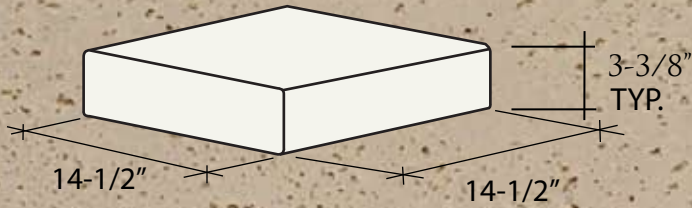

RINCON SERIES PILASTER CAPS

SPC-404-14.5
14-1/2" SQ. PILASTER CAP