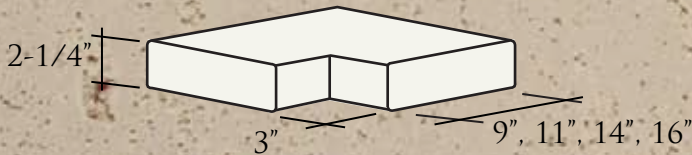

SWC-404-9C
SWC-404-11C
SWC-404-14C
SWC-404-16C
CORNER