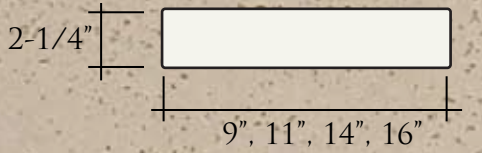

SPC-404-19
19" SQ. PILASTER CAP

SPC-404-21
22" SQ. PILASTER CAP

SPC-404-23.5
24" SQ. PILASTER CAP

SPC-404-26.5
28" SQ. PILASTER CAP

4000 PSI
+/- 1/4" tolerance

RINCON SERIES

WALL CAPS

SWC-404
PROFILE (SIDE VIEW)