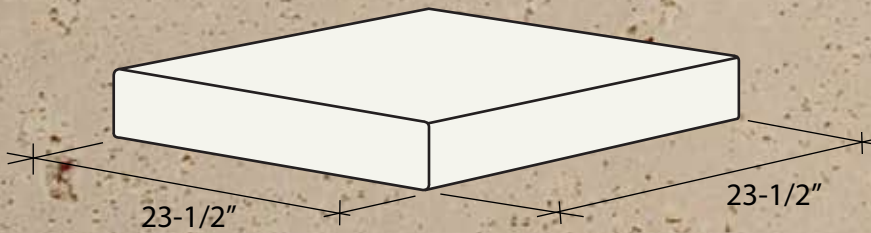

SPC-404-19
19" SQ. PILASTER CAP

SPC-404-21
22" SQ. PILASTER CAP

SPC-404-23.5
24" SQ. PILASTER CAP

SPC-404-26.5
28" SQ. PILASTER CAP

4000 PSI
+/- 1/4" tolerance

RINCON SERIES

WALL CAPS

SWC-404
PROFILE (SIDE VIEW)