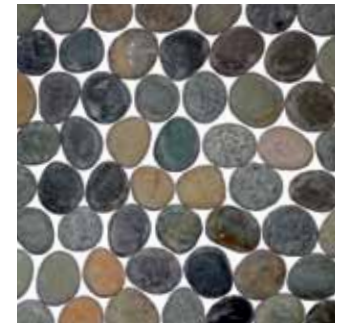

PC >
Medan Charcoal

PF >
French Tan

PM >
Antique Timor White

PR >
Java Grey

01 > ● bali pebble > E3

Interlocking tile
12" x 12" x 0.5"
Pebble size > 1" - 3"
Tile surface > Natural

Bali Pebble offers an economical approach to using our innovative pebble tile. This tile utilizes a slightly smaller grade pebble, with a greater variability in stone hues and individual pebble surface. This results in a slightly more random, rugged but stunning surface.