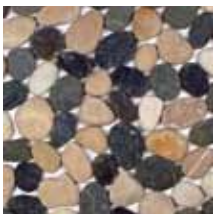

PM >
Antique Timor White

PS >
Sumba Speckled

PT >
Maluku Tan

PZ >
Alpine

Blends

PA >
Black & Tan Mix

PN >
Native Earth Blend

PO >
Nightcaps

PR >
Java Grey

PV >
Birds Egg

PX >
Sanur Mix

PY >
Poppy Seed

01 > ● absolute pebble > GR1

Interlocking tile
12" x 12" x 0.5"
Pebble size > 1.2" - 1.8"
Tile surface > Natural

The mesmerising geometry and innate symmetry of **Absolute Pebble** comes to life through our devotion to the selecting and careful placement of only premier uniform pebbles. An exhilarating design sure to reflect the perfection found in nature.