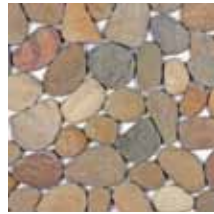

PT >
Maluku Tan