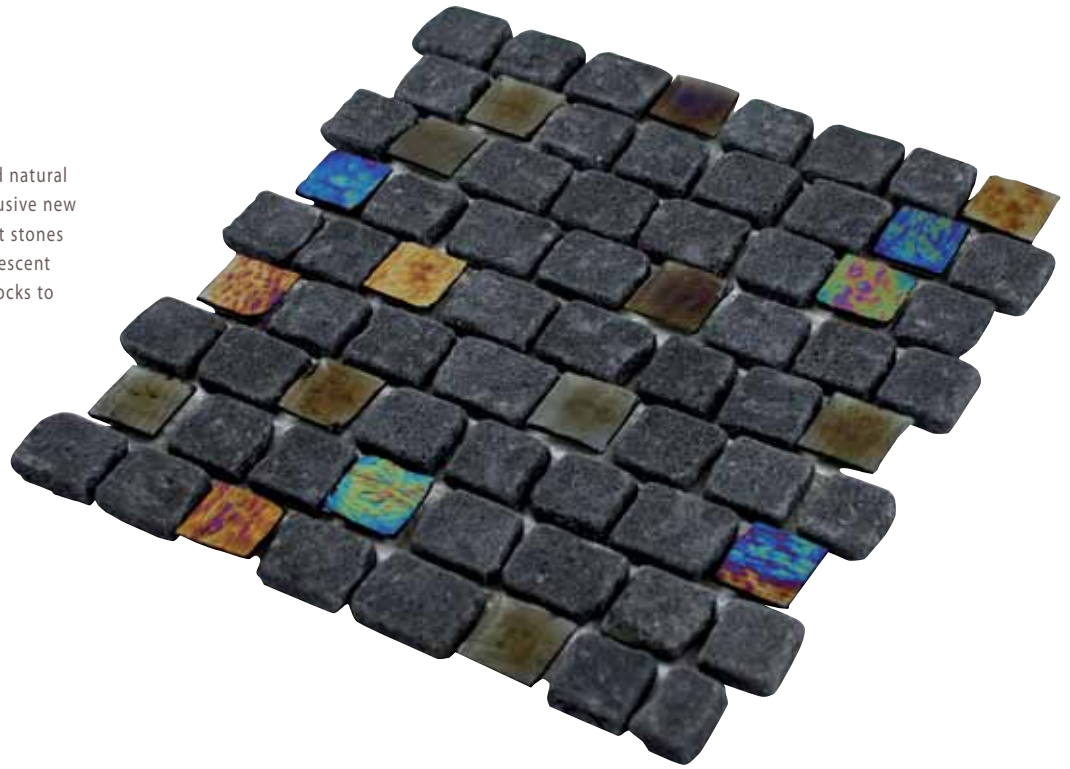

Offered in a range of popular stone types and proven stone combinations, Island Stone's flawless interlock design insure a seamless surface once installed.

Random Squares are a versatile product equally appropriate for smaller areas such as high profile kitchen backsplashes as well as larger projects such as interior feature walls, exterior patios and walkways and larger commercial installations.

02 > ● random lines > SR1

Interlocking tile

11.8" x 11.8"

Tile surface > Honed Stone & glass

Random Lines magically combines tumbled shapes and natural hues to bring subtle beauty to any surface. In this exclusive new contemporary design, tiles are made from randomly cut stones and are punctuated by a diverse range of recycled, iridescent glass. Aligned in rows, **Random Lines** seamlessly interlocks to create a surface both elegant and playful.