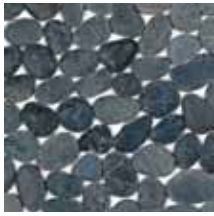

Interlocking tile
Pebble size > 0.8"-1.2"

Island Stone **Pebble Borders** are an incredibly versatile decor item. Primarily designed for use with any ceramic or solid stone tile, they also make an attractive feature when used with contrasting colors or with other materials such as concrete, brick and timber.

B5 >
3" x 12" Border

B4 >
4" x 12" Border

B3 >
6" x 12" Border

Colors

PC >
Medan Charcoal

PF >
French Tan

PG >
Flores Green

PK >
Rote' Red