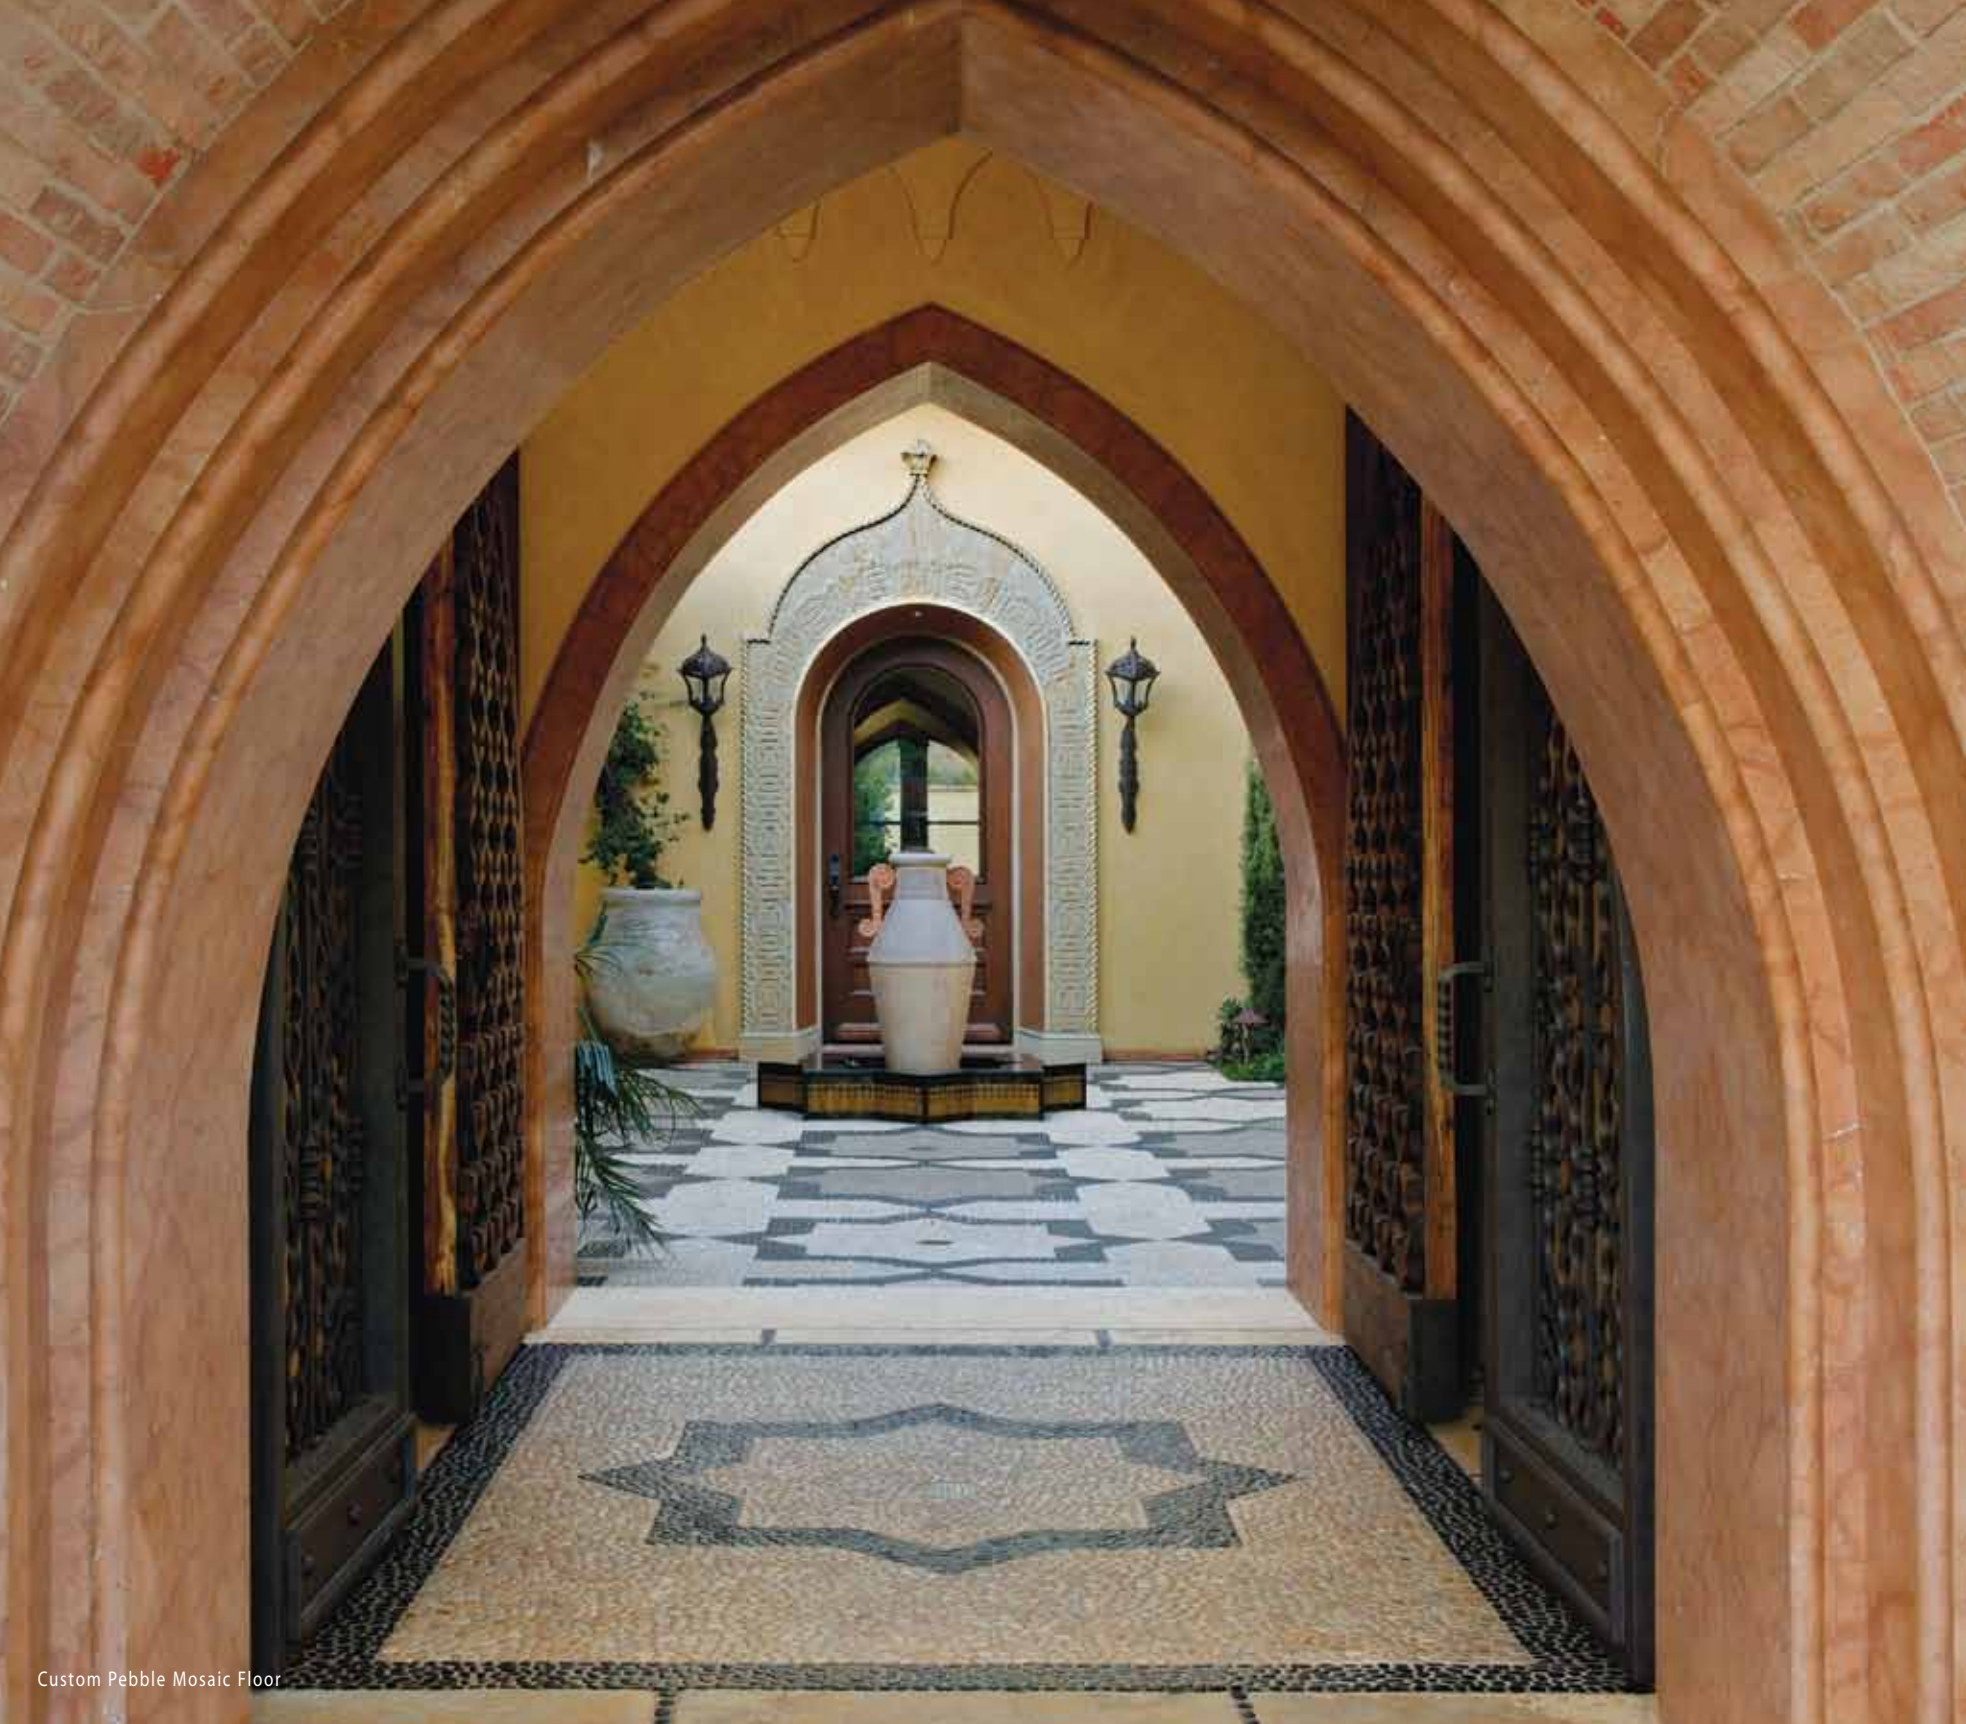

Whether it is an idea or established project, a year from now or tomorrow, we look forward to working with you to include our premier products into your designs.

07 > ● additional products

Pebble Rugs

Offered in eye catching designs, Island Stone offers a range of different sizes of rectangular and circular pebble rugs built from sections of interlocking tile. Sizes run from 39" rounds to 4'x 6' rectangles.