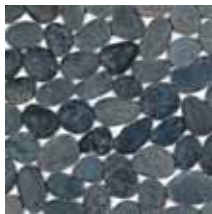

Colors

PC >
Medan Charcoal