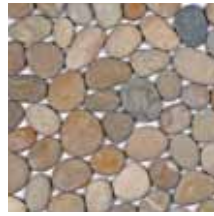

PF >
French Tan