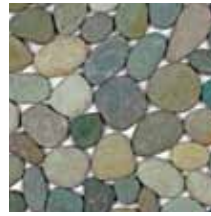

The stones are hand-sorted to ensure only the highest quality pebbles are used. They are additionally cut and calibrated to achieve an unparalleled consistency in size, color and flatness.

pebble borders > b5, b4, b3

Interlocking tile
Pebble size > 0.8"-1.2"

Island Stone **Pebble Borders** are an incredibly versatile decor item. Primarily designed for use with any ceramic or solid stone tile, they also make an attractive feature when used with contrasting colors or with other materials such as concrete, brick and timber.

B5 >
3" x 12" Border

B4 >
4" x 12" Border

B3 >
6" x 12" Border

Colors

PC >
Medan Charcoal

PF >
French Tan

PG >
Flores Green

PK >
Rote' Red