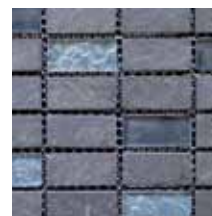

BM03S
Sutra Stars