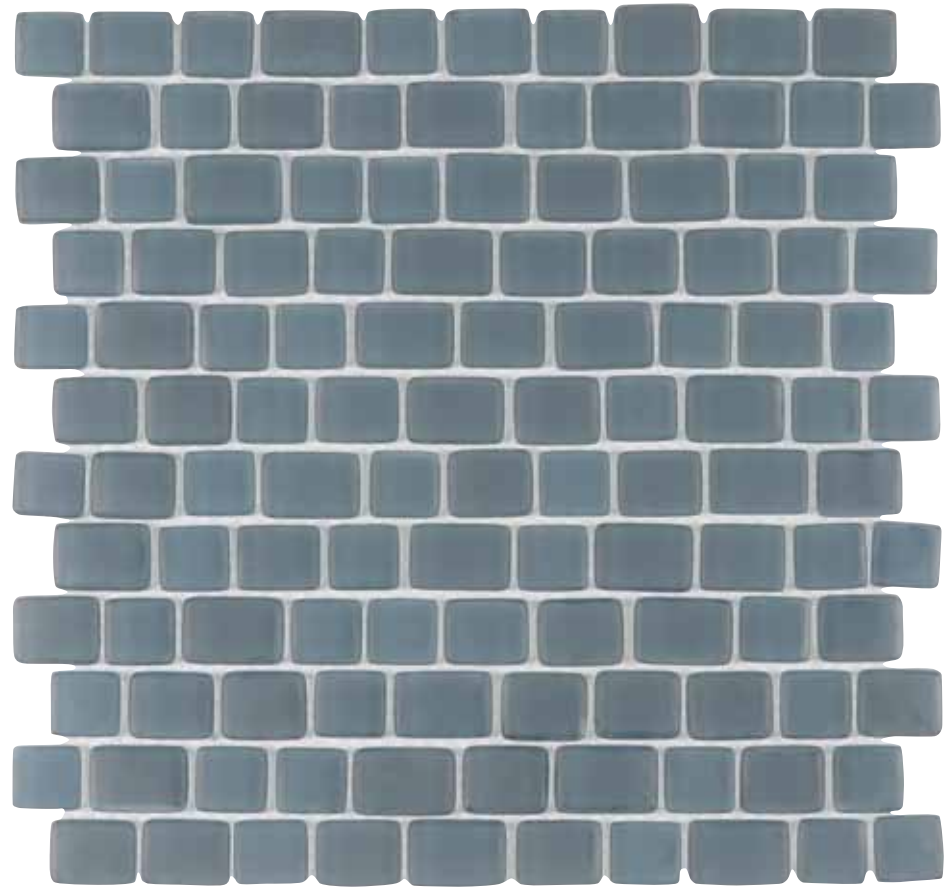

NEW

04 > ●

plaza > BG10

Interlocking tile
18.8" x 18.8" x 0.3"
Tile surface > Matte

The new **Plaza** captivates your attention with a classy, understated appeal. It softens edges and brings a playful personality to arranged lines of squares and rectangles.

In the ongoing quest for an original look, we often forget the powerful appeal of subtle refinement — which is captured with **Plaza**.

Colors

Note: To order non-stocked colors, please see directions for custom ordering on page 109.