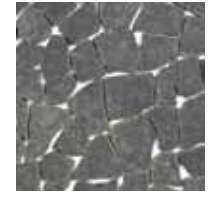

MZ >
Black Basalt