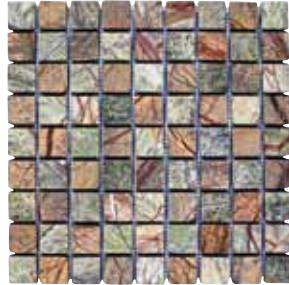

05 > ● classic squares I > M30

12" x 12" x 0.5"
Stone size > 1" x 1"
Tile surface > Honed

Island Stone **Classic Squares** bring you more decor enhancement opportunities than ever before. These solid stone tiles have been quarried, honed and tumbled to bring out their natural tonings and textures.