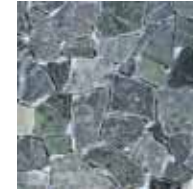

RG >
Green Marble