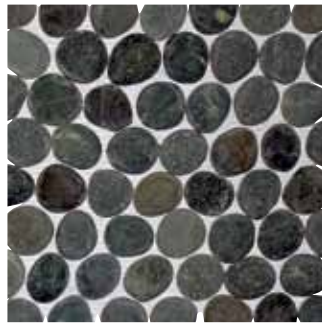

Colors

PC >
Medan Charcoal