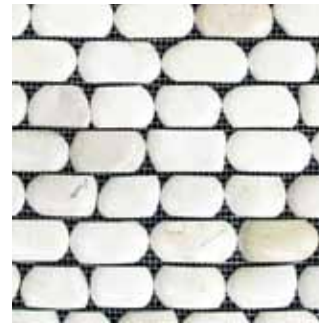

PM >
Antique Timor White