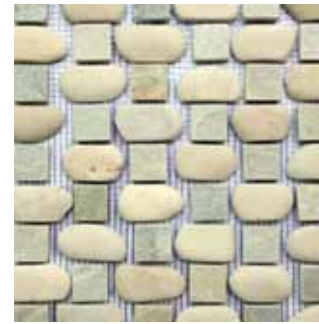

KF >
Copper & Tan

KM >
White & White

01 > ● level pebble > FP1

Interlocking tile
 12" x 12" x 0.5"
 Pebble size > 0.5" - 2.5"
 Tile surface > Honed

Level Pebble meshes the aesthetic of our Perfect Pebble with the flawless flat surface of our Random tiles. It is the ideal solution for customers who require a flatter surface, yet desire the appearance of natural pebble.