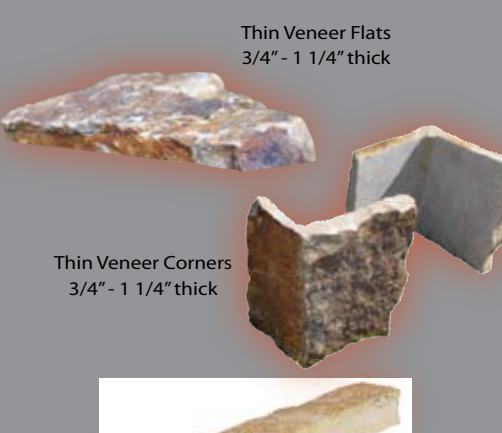

Highlands

Tuscany

Sonoran

Rico Stack

Volterra Chopped

Volterra Random

Northstar

Thin Veneer Flats
3/4" - 1 1/4" thick

Thin Veneer Corners
3/4" - 1 1/4" thick

Goldstone (Thin Veneer)

Natural Highlands (Full Veneer)

Rico Stack (Thin Veneer)

Ticino (Thin Veneer)

Thin Veneers

HERITAGE SERIES

Natural Stone 3/4"-1 1/4" thick

Anasazi Slivers (Thin Veneer)
Courtesy of Kogan Builders

Beaver Creek (Thin Veneer)

Adobe Chopped (Thin Veneer)

Alpina

Choctaw Brown

Bear Ranch

Black Canyon

Deer Meadow