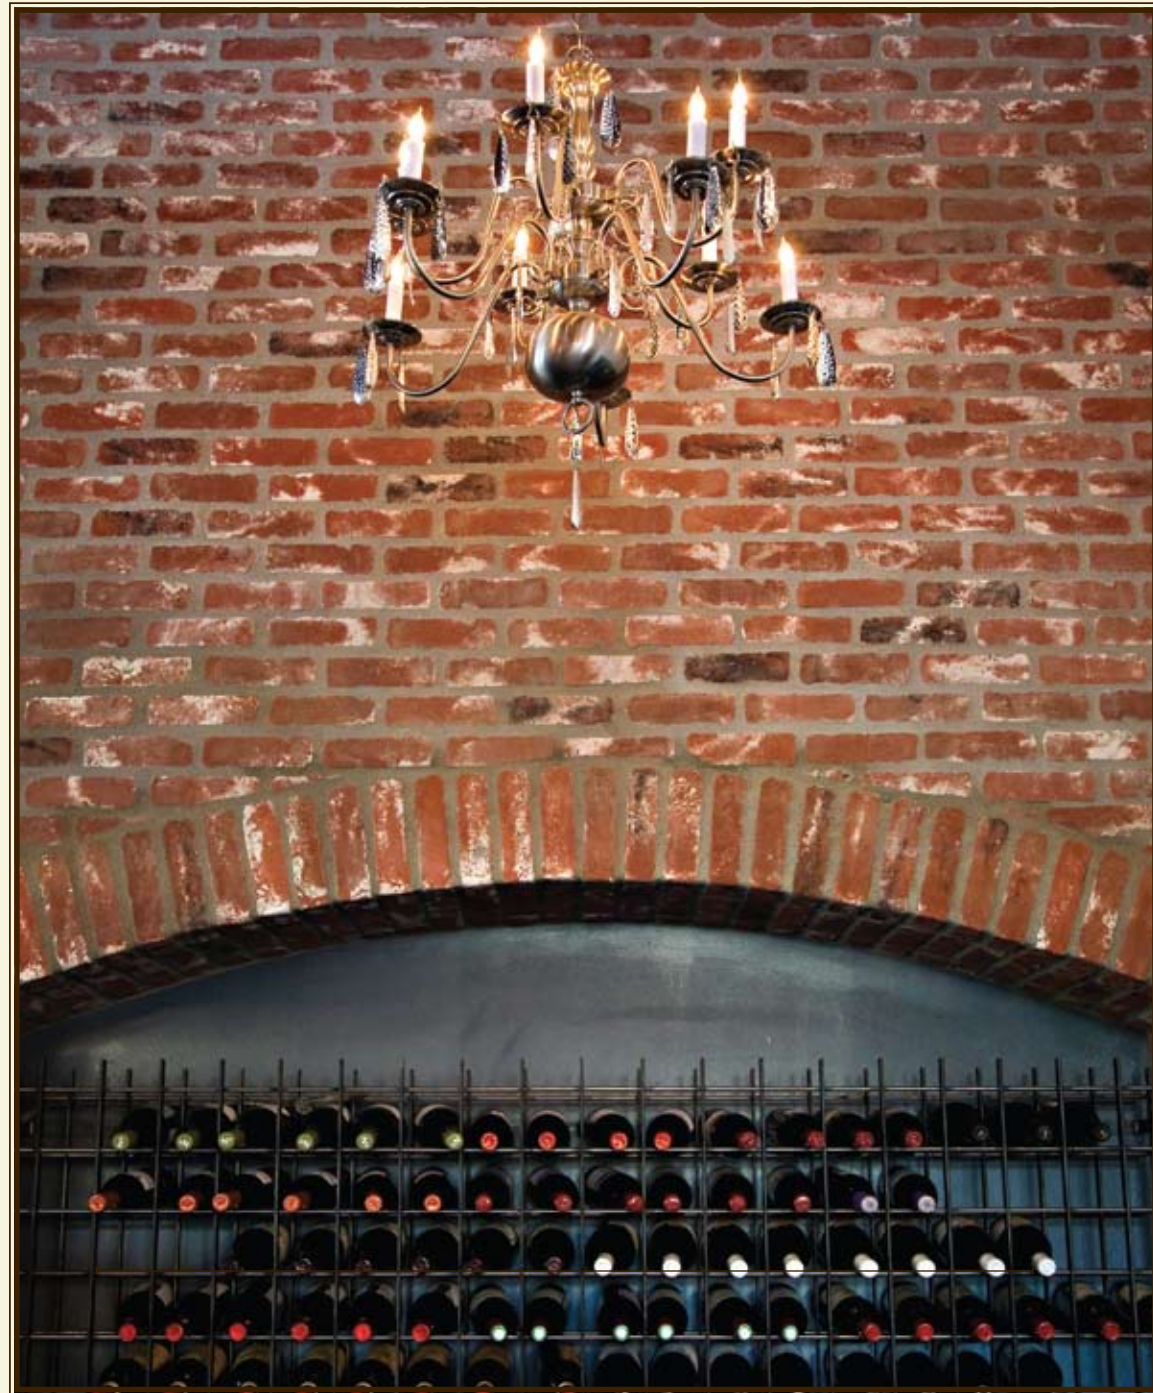

SIT DOWN, RELAX, YOU MADE IT HOME

2x8, Antik Brick, Used Red

What makes a good bottle of wine, the price tag or the feeling on your tongue?
If you want we can charge you more.

APPLICATION:

INTERIOR RESIDENTIAL

Lock your doors or invite the neighbors in. Use ARTO to make your home into a castle fortress or the village plaza. ARTO allows you to connect your interior and exterior areas to maximize your living spaces. Not only does this increase your perception of spaciousness it creates more places to enjoy your fiesta or, if you prefer, expand the castle grounds.