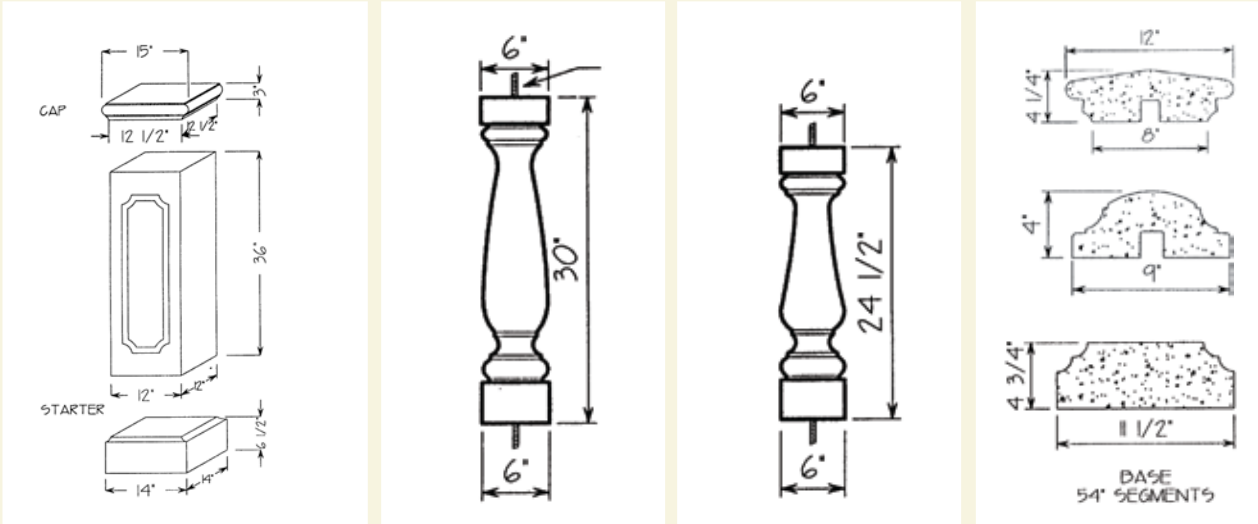

COLORS	
Available in all ARTO colors and surface textures. Please see pages 36-39 for complete color chart.	
COMPOSITION	
4000 PSI Concrete, fiber reinforced with rebar; Technical data available at www.artobrick.com.	
APPLICATIONS	

Walls, railings, patios, plazas, parks, balconies, and stairways for residential, commercial, and civic applications.