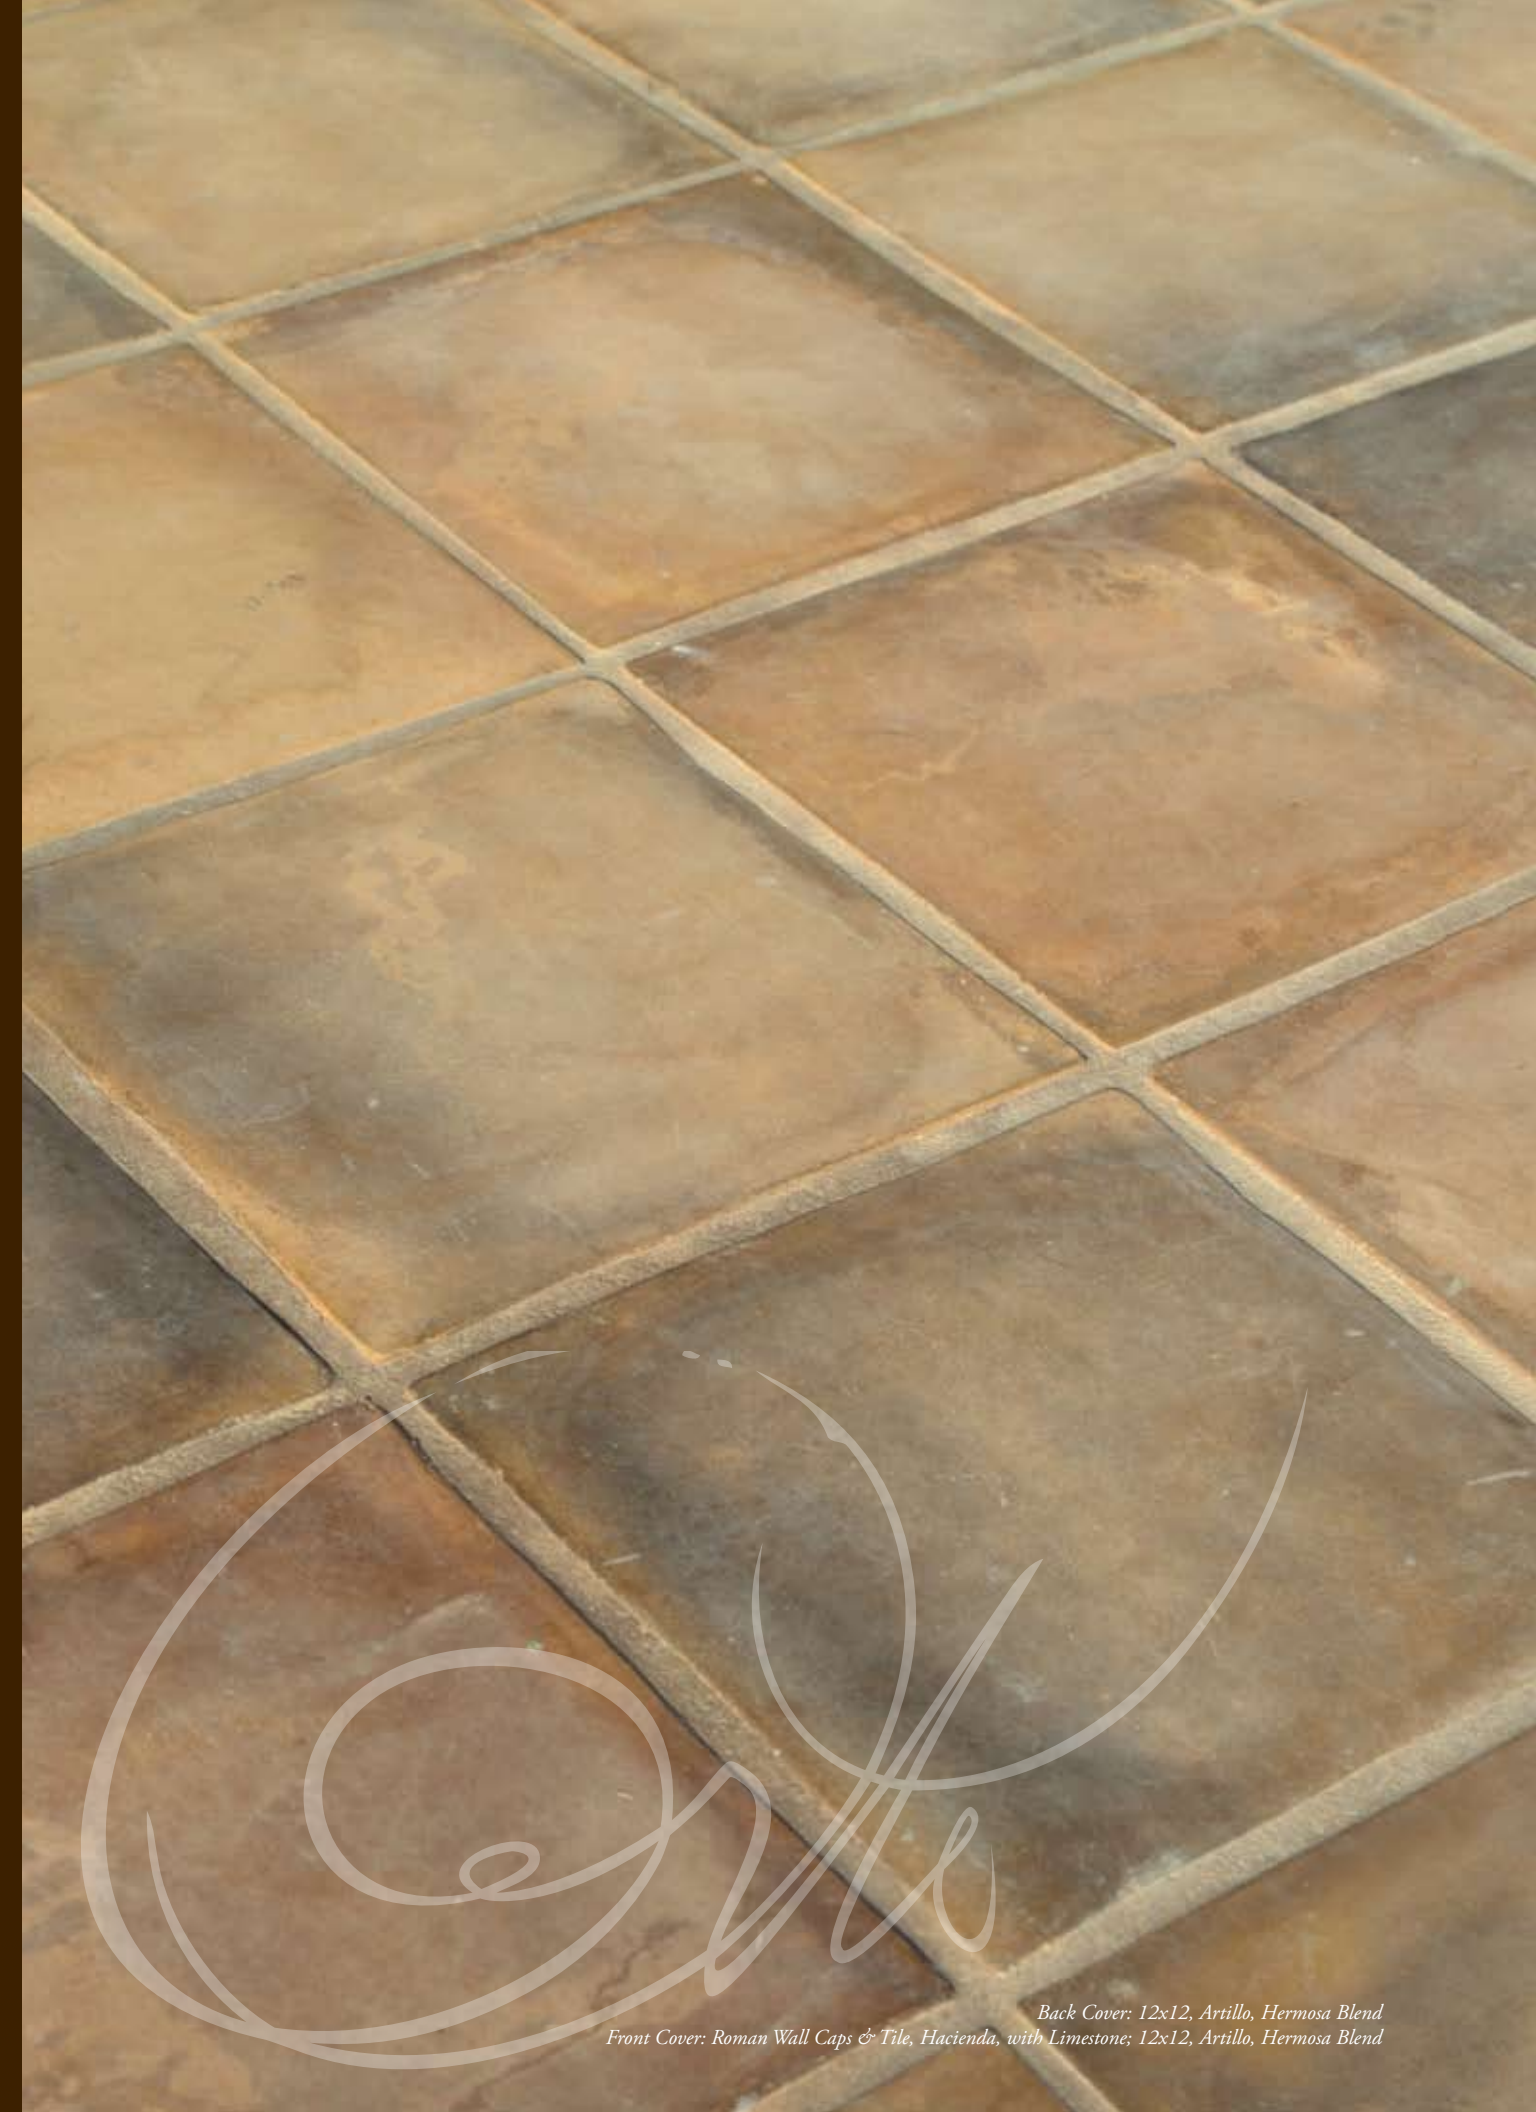

www.artobrick.com | 15209 S. Broadway St. Gardena, CA 90248 888.757.8453

Front Cover: Roman Wall Caps & Tile, Hacienda, with Limestone; 12x12, Artillo, Hermosa Blend
Back Cover: 12x12, Artillo, Hermosa Blend