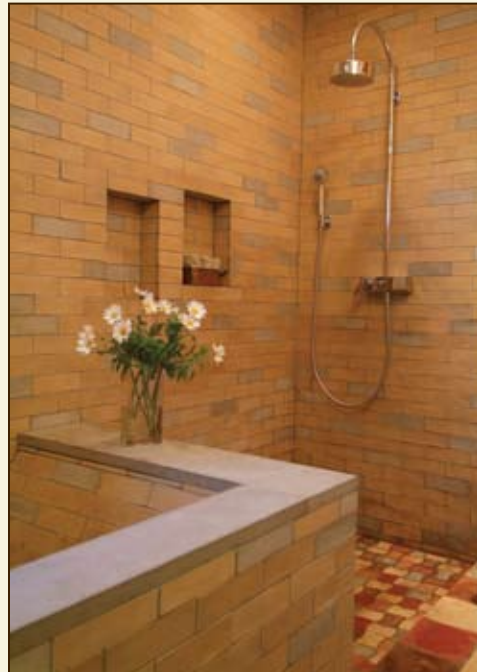

8x8, Daisy Deco, Spanish Cotto

12x12, Artillo, Cotto Dark

2x8, Antik, Used Red

6x6, Artillo, Normandy Cream

WASH AWAY YOUR CARES AMIDST HANDCRAFTED LUXURY

Retire to your private sanctuary. Handcrafted tiles and brick veneer allow you to add ARTO's signature rustic elegance to any bathroom, large or small, classic or contemporary.