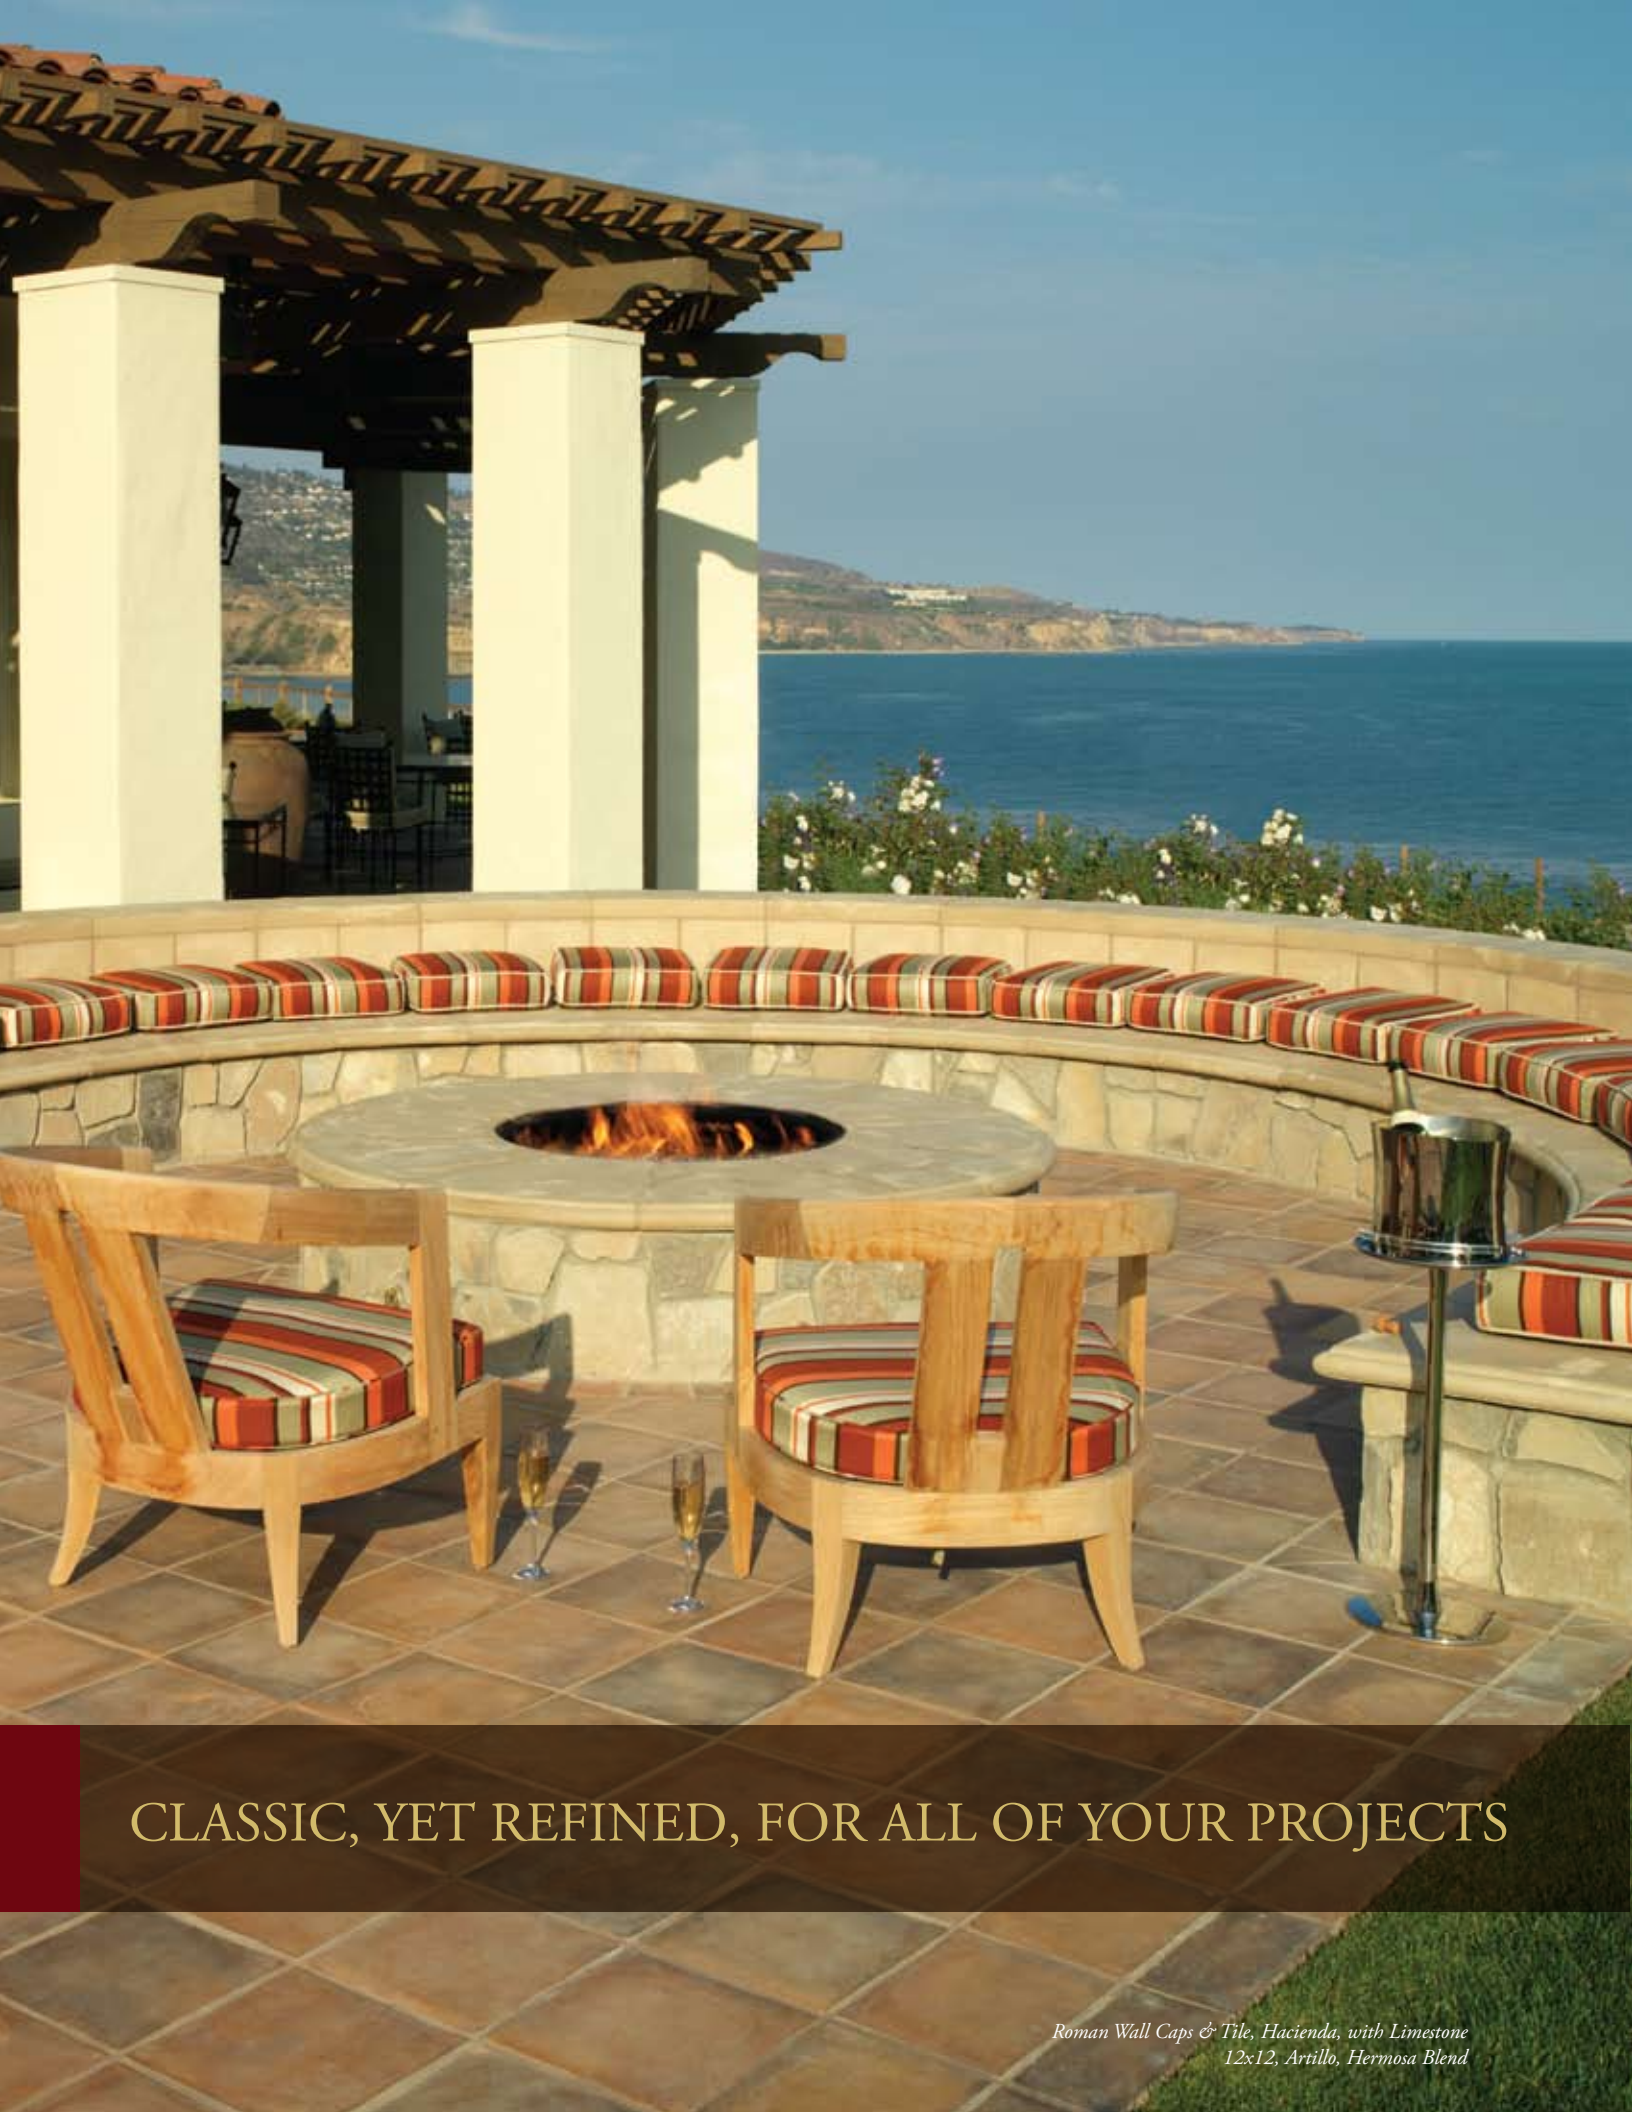

STYLE 2

STYLE 3

STYLE 6

STYLE 12

*Roman Wall Caps & Tile, Hacienda, with Limestone
12x12, Artillo, Hermosa Blend*

ROMAN | SERIES

Roman Wall Cap, Hacienda

COLORS