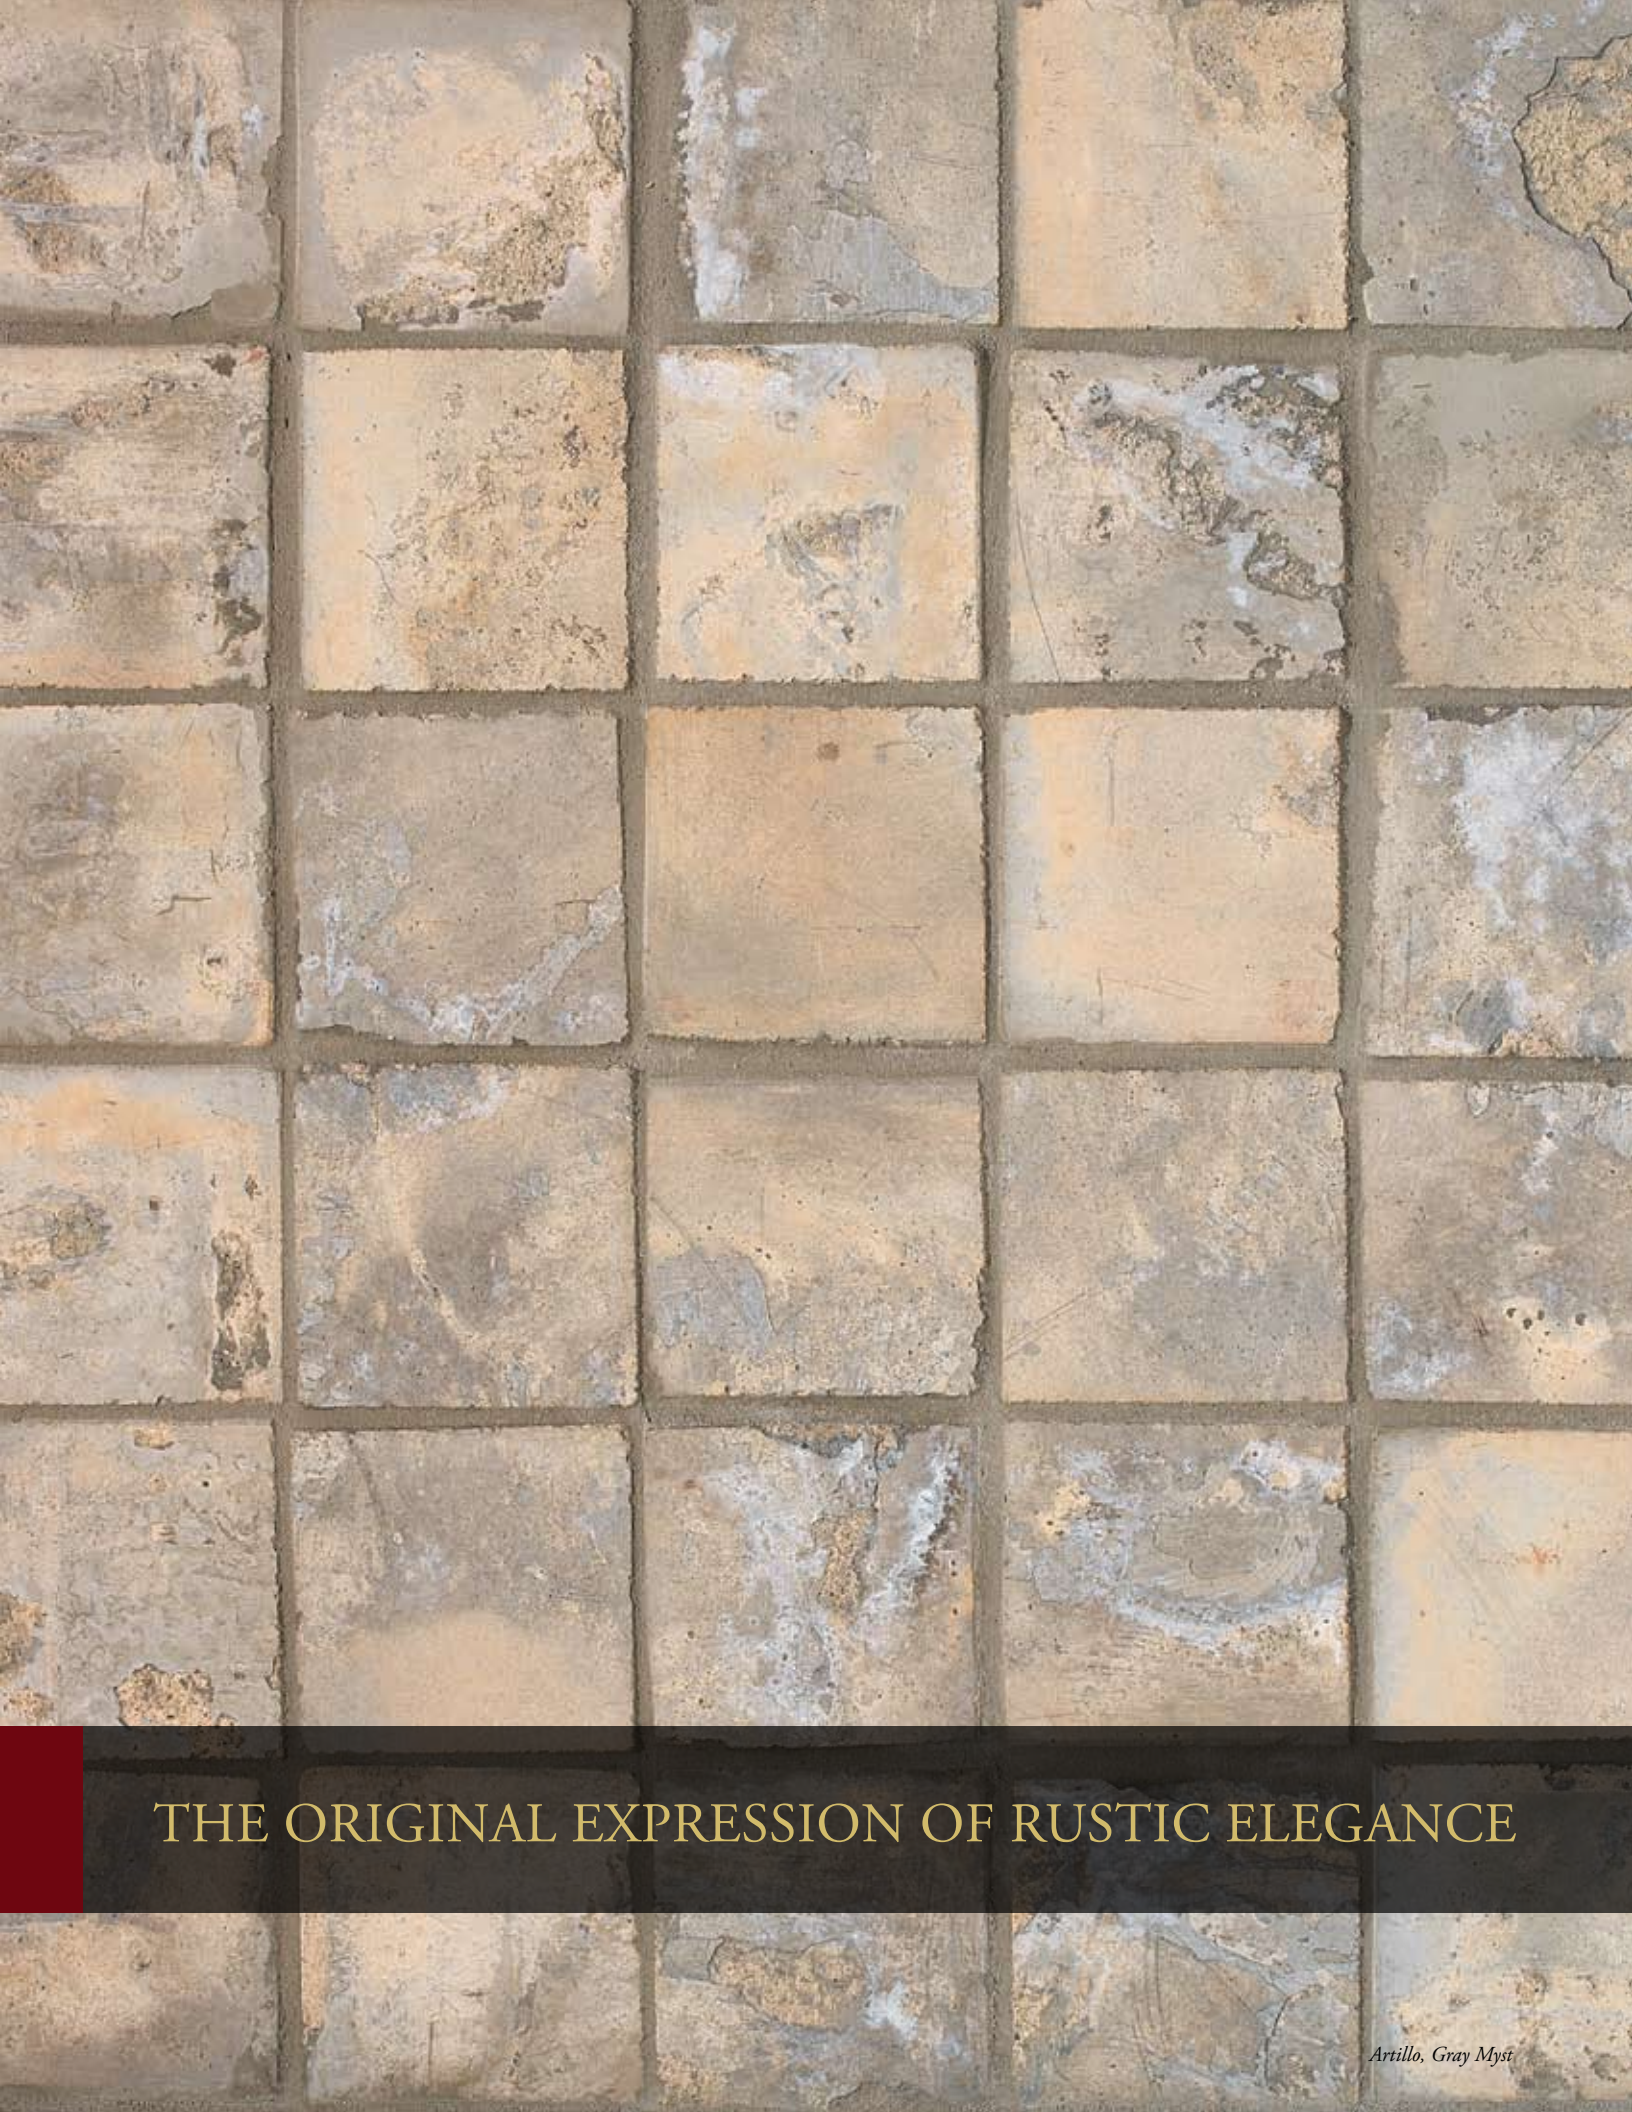

ARTILLO | SERIES

COLORS

Available in all ARTO colors and surface textures. Please see pages 36-39 for complete color chart.

COMPOSITION

4000 PSI Concrete, Items larger than 8x8 are fiber reinforced; Technical data available at www.artobrick.com.

APPLICATIONS

Our most popular tile, the Artillo Series, features a flat surface with square edges. However, because every piece is crafted by hand, each piece is unique with both surfaces and edges characterized by lively variation. The Artillo series is our most extensive line and offers a full range of accessories, including stair treads, coping and surface bullnoses. All items are handcrafted with concrete for beauty and unparalleled durability.

ACCESSORIES

SIZES

SURFACE BULLNOSE

4x8 long side, 4x8 short side, 3x12 long side, 8x8, 12x12, 16x16, 8x8 corner, 12x12 corner, 16x16 corner

1 1/2" STAIRTREADS

12x12, 12x12 corner, 12x12 pied, 12x14, 12x14 left corner, 12x14 right corner, 12x15, 12x15 left corner, 12x15 right corner

STEP ON STAIRTREADS

12x12, 12x12 corner

3" COPING

12x12, 12x12 corner, 18x18, 18x18 corner

THE ORIGINAL EXPRESSION OF RUSTIC ELEGANCE