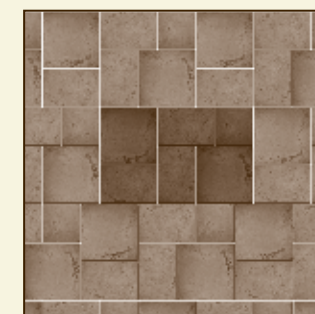

STYLES	DESCRIPTIONS	SIZES
ROMAN TILE	Flat surface with crisp edges, 1" thick for mortar application to floors and walls in both interior and exterior installations.	24x24x1, 16x24x1, 8x24x1, 12x24x1, 18x18x1, 12x18x1, 12x24x1 Chevron, 16x16x1, 12x16x1, 8x16x1, 12x12x1, 8x8x1, 36x36
ROMAN PAVER	Flat surface with crisp edges; 2" thick for sandset or mortar applications including patios, walkways, and driveways* *Ensure all substrates are properly designed and prepared for specified application. Sizes larger than 12x12 recommended for sandset driveway applications. Visit www.artobrick.com for substrate preparation & installation guidelines.	36x36x2, 24x24x2, 18x24x2, 16x24x2, 12x24x2, 18x18x2, 12x18x2, 12x24x2 Chevron, 8x8x2, 8x12x2, 10x12x2, 12x12x2, 16x16x2, 36x36
PATTERNS	Visit www.artobrick.com for additional patterns	

STYLE 2