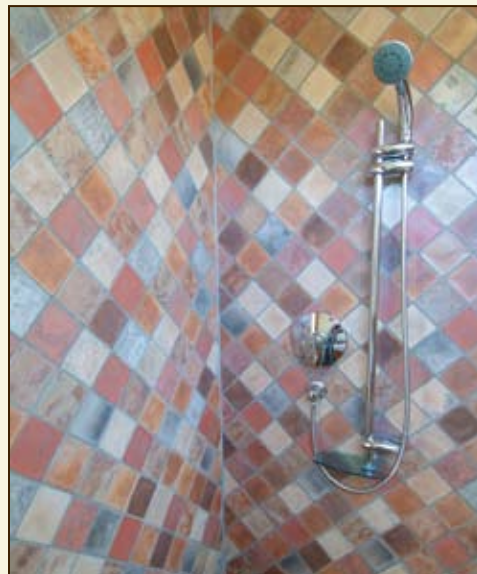

Wall: 2x8, Artillo, Old California & Natural Gray
Floor: 8x8, Artillo & Mini Durango, Santa Monica

4x4, Artillo, Santa Monica, with Vintage

4x8, Smooth Brick, Cotto Dark

APPLICATION:

BATHROOM

Walls, floors, baths, showers, backsplashes, countertops – ARTO's extensive selection of sizes, styles, colors, and textures offer myriad design possibilities.