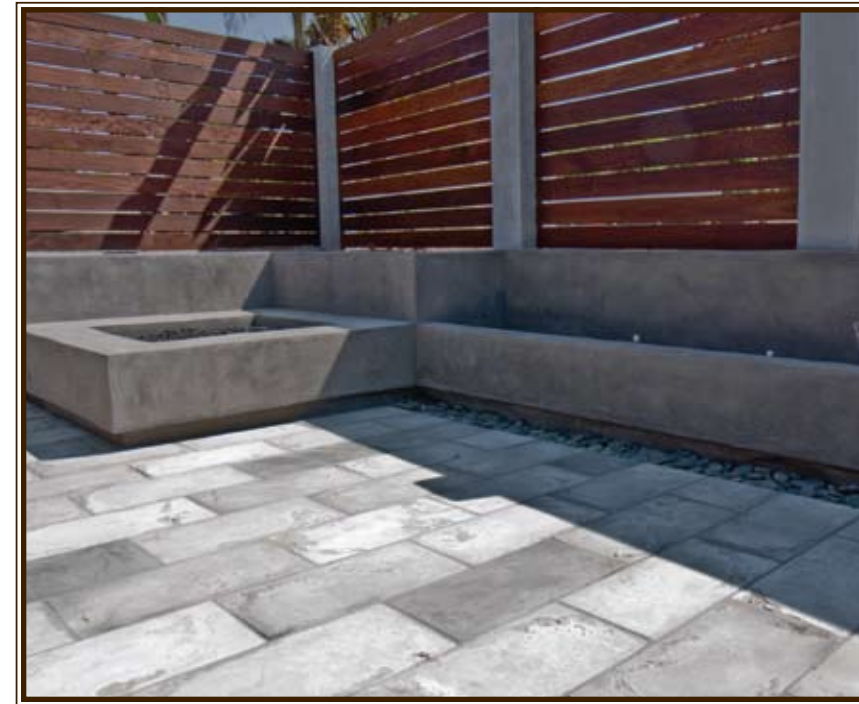

APPLICATION:

BACKYARD | POOL

12x24, Roman, Antik Gray, with Limestone

A wide variety of rustic and modern pool coping styles are offered including three safety grip profiles for commercial, civic or child-friendly applications. Many radius sizes are offered and our Roman Wall Caps can serve as two-sided bullnoses for applications featuring raised spas, seat walls, and other elevation changes.