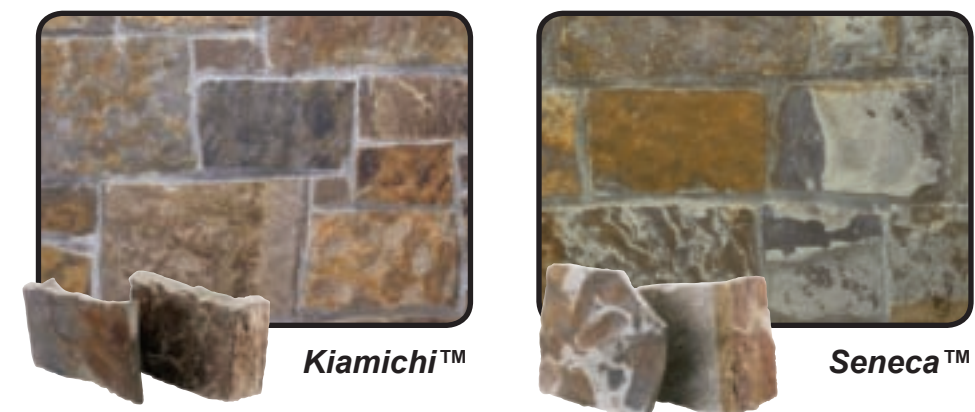

ROBINSON ROCK™

NATURAL THINROCK™ BY ROBINSON BRICK

ROBINSON BRICK

A Division of General Shale Brick

RobinsonBrick.com

Sample photos are intended to represent general color range and texture. Precise color fidelity is difficult to obtain in print. Product selection should be made from actual samples.